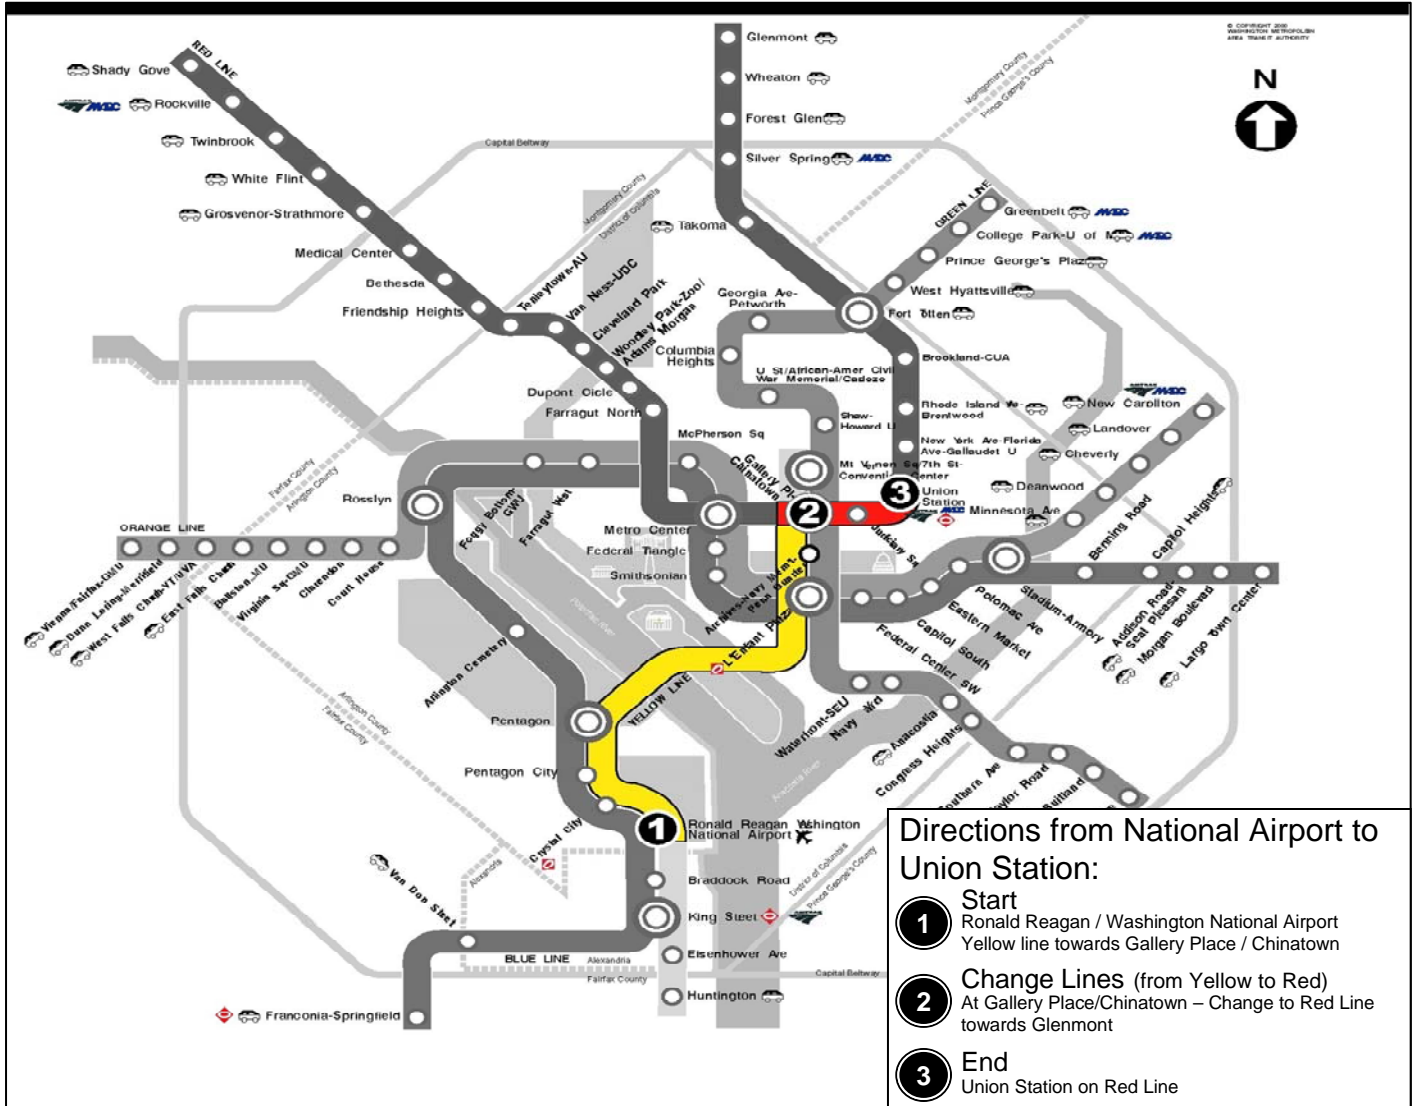

Metro Directions – Ronald Reagan Washington National Airport to Hyatt Regency Washington on Capitol Hill

Directions from Union Station:	Distance:
4 Head North from 1st St. NE.	for 0.3 miles
5 Turn Left at K St. NE	for 0.2 miles
6 Turn Left at N. Capitol St. NW	for 0.5 miles
7 Turn Right at Louisiana Ave. NW	for 0.0 miles
8 Bear Right at D St. NW	for 0.1 miles
9 Turn Right at New Jersey Ave. NW	for 0.0 miles

Destination: Hyatt Regency Washington on Capitol Hill 400 New Jersey Ave. NW Washington, DC, 20001 (202) 737-1234	Travel time: Approximately 45 minutes
	Metro Fare: \$1.75 each way
	Taxi Fare (estimated): \$7.00 each way