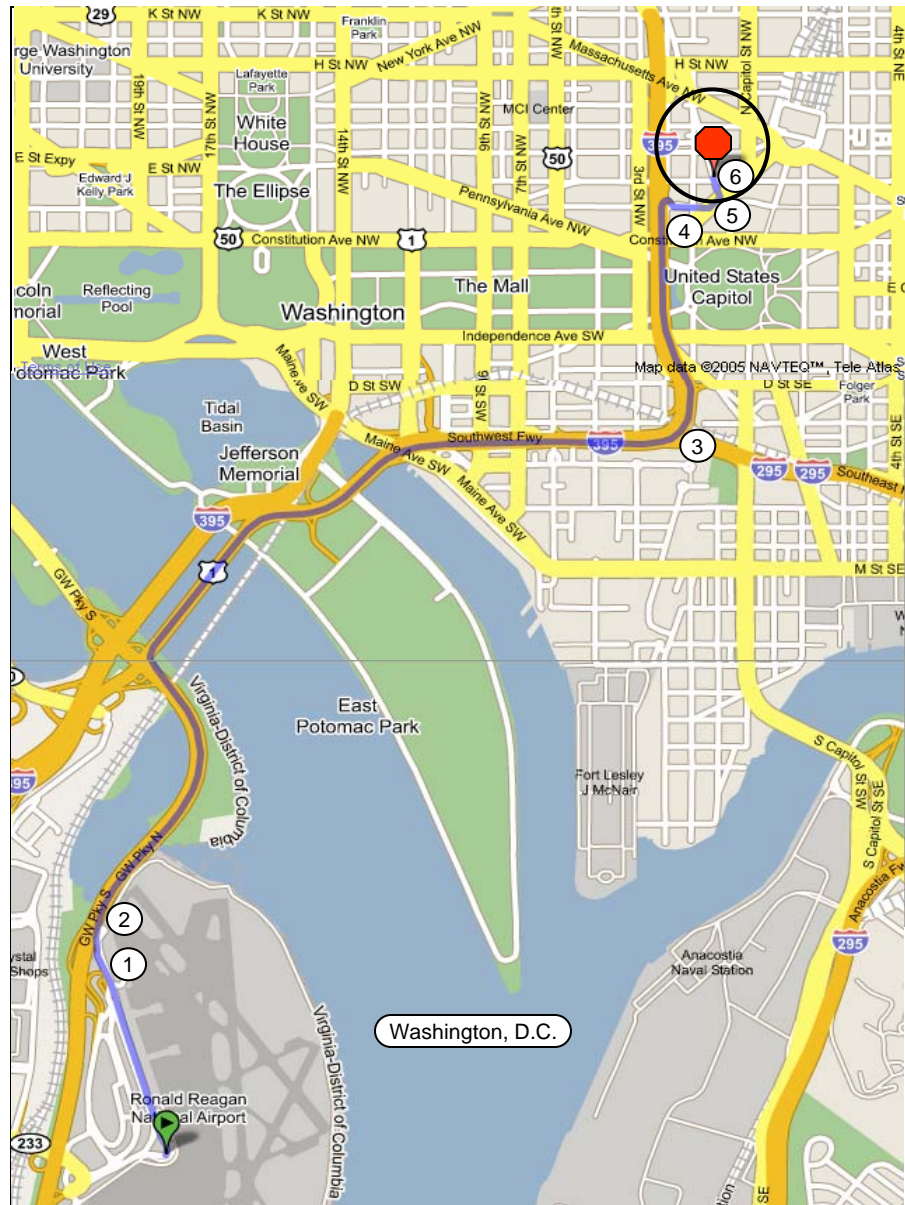

Driving Directions – Ronald Reagan Washington National Airport (DCA) to Hyatt Regency Washington on Capitol Hill

Destination:

Hyatt Regency
Washington on Capitol Hill
400 New Jersey Ave. NW
Washington, DC, 20001
(202) 737-1234

Distance:

Approximately 5 miles

Time:

Approximately 10 minutes
(depending on traffic).

Legend:

- # Map detail
- Destination

Directions:

- 1 Follow airport exit signs to George Washington Memorial Parkway (GW Pkwy) North
- 2 Merge onto GW Pkwy N towards I-395
- 3 Take the I-395 N ramp towards Washington, D.C.
- 4 Take the D-Street NW exit. Turn right and proceed towards the U.S. Capitol
- 5 Turn left at Louisiana Ave.
- 6 Turn left at New Jersey Ave NW. Hotel is on the left.

Distance:

- for 0.8 miles
- for 1.1 miles
- for 2.8 miles
- for 0.1 miles
- for 0.1 miles