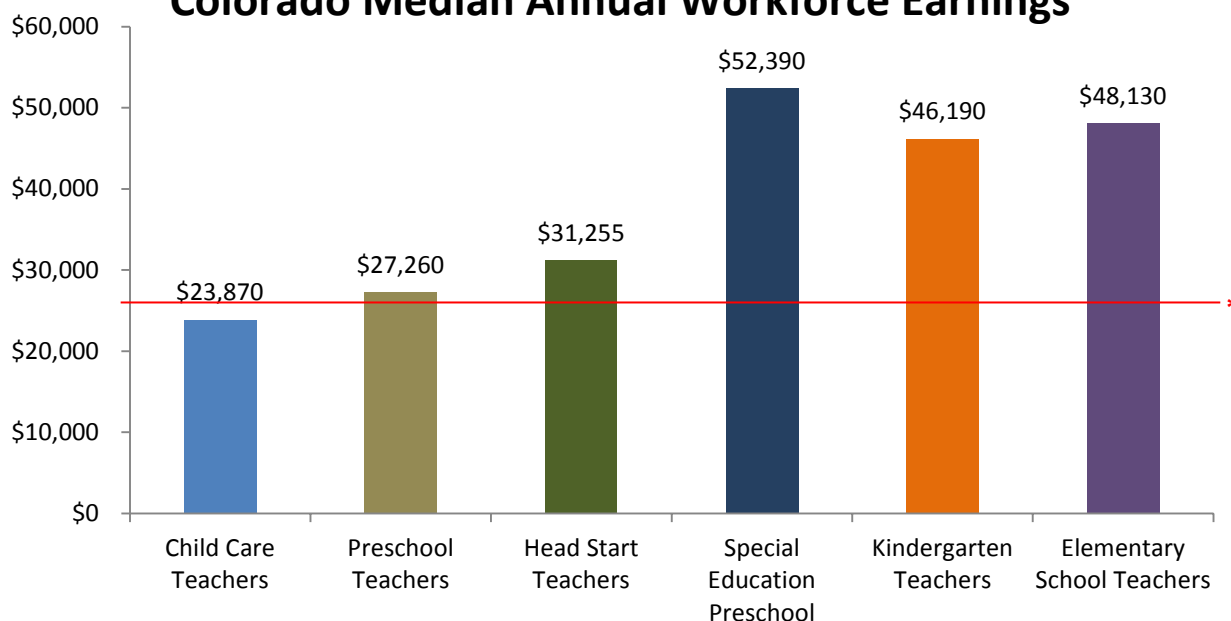

COLORADO

Access to High Quality Early Learning Matters!

Research shows that during the earliest years of a child's life:

High Quality Programs Depend on a Quality Workforce Low Wages Undermine Quality

Colorado Median Annual Workforce Earnings

Colorado Demographics

- 405,577** Children Under Age 6
- 163,289** Children Under Age 6 Below 200% of Poverty
- 63.9%** Children Under Age 6 Living in Households with All Parents Working
- 36.4%** Families Led by a Single Mother with Children Under Age 5 Living in Poverty
- 16.2%** Children Under Age 5 Living in Poverty